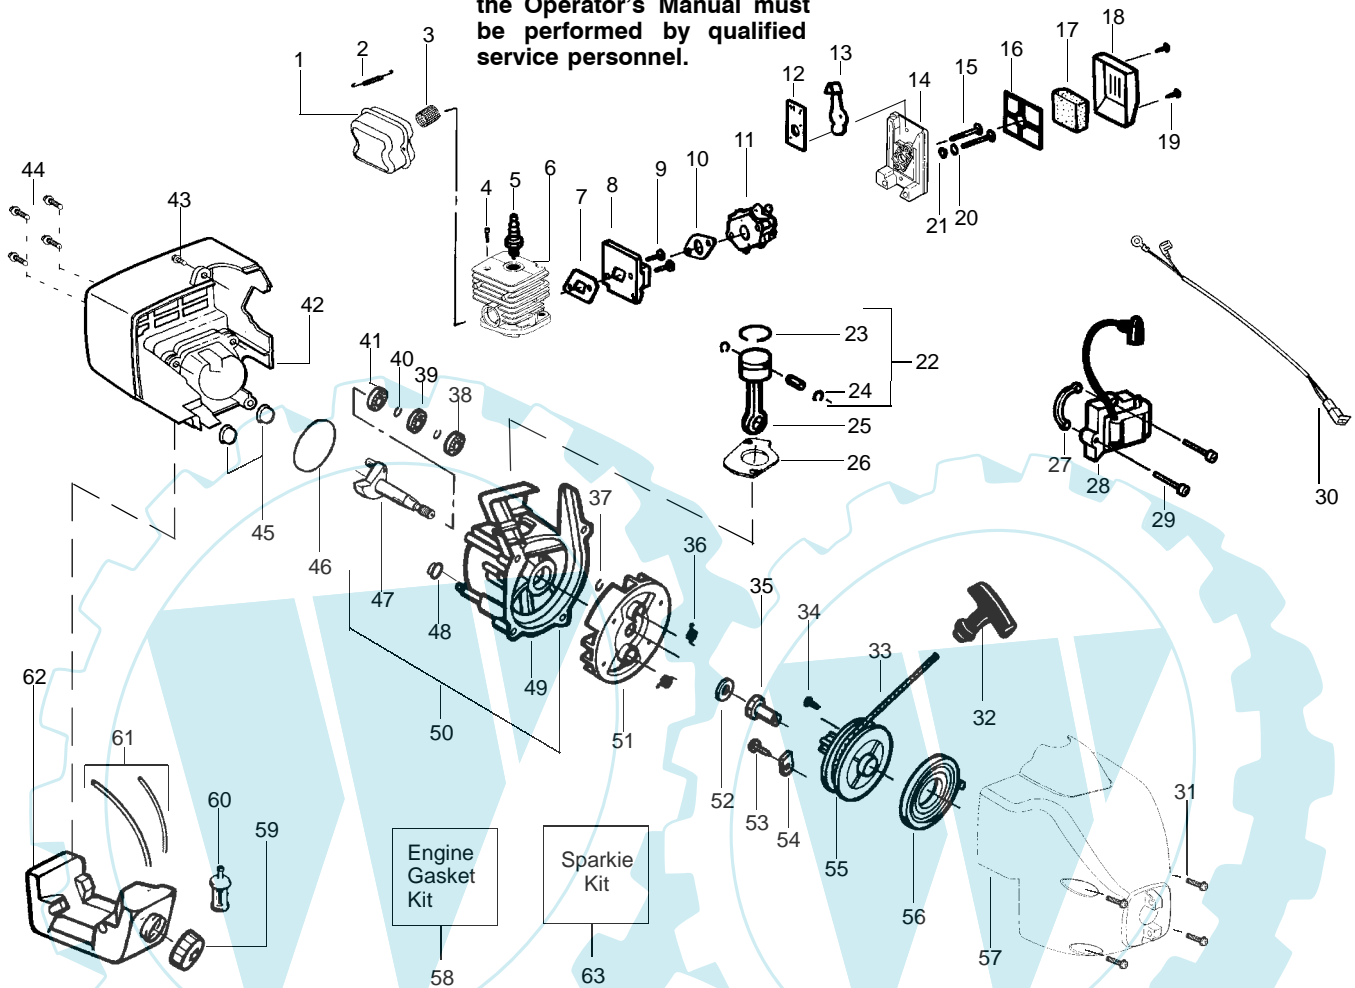

PARTS LIST NO. 530086888		McCULLOCH® PARTS LIST	MODEL(s) Trim Mac 250
DATE 02/08/02	Replaces 530086888 - 11/09/01		Note: Illustration may differ from actual model due to design changes

WARNING

All repairs, adjustments and maintenance not described in the Operator's Manual must be performed by qualified service personnel.

✓ = NEW PART NUMBER FOR THIS IPL

★ = REFER TO THE SERVICE REFERENCE INDICATED FOR MORE INFORMATION. (LOCATED AT END OF IPL)

PARTS LIST NO. 530086888		McCULLOCH® PARTS LIST	MODEL(s) Trim Mac 250
DATE 02/08/02	Replaces 530086888 – 11/09/01		Note: Illustration may differ from actual model due to design changes

Carburetor Assembly #530069754 (WA-226)

Ref.	Part No.	Description
1.	530038404	Limiter Cap
2.	530069842	Carburetor Repair Kit (KIT = Indicates Contents)
3.	530069844	Gasket Diaphragm Kit (• = Indicates Contents)