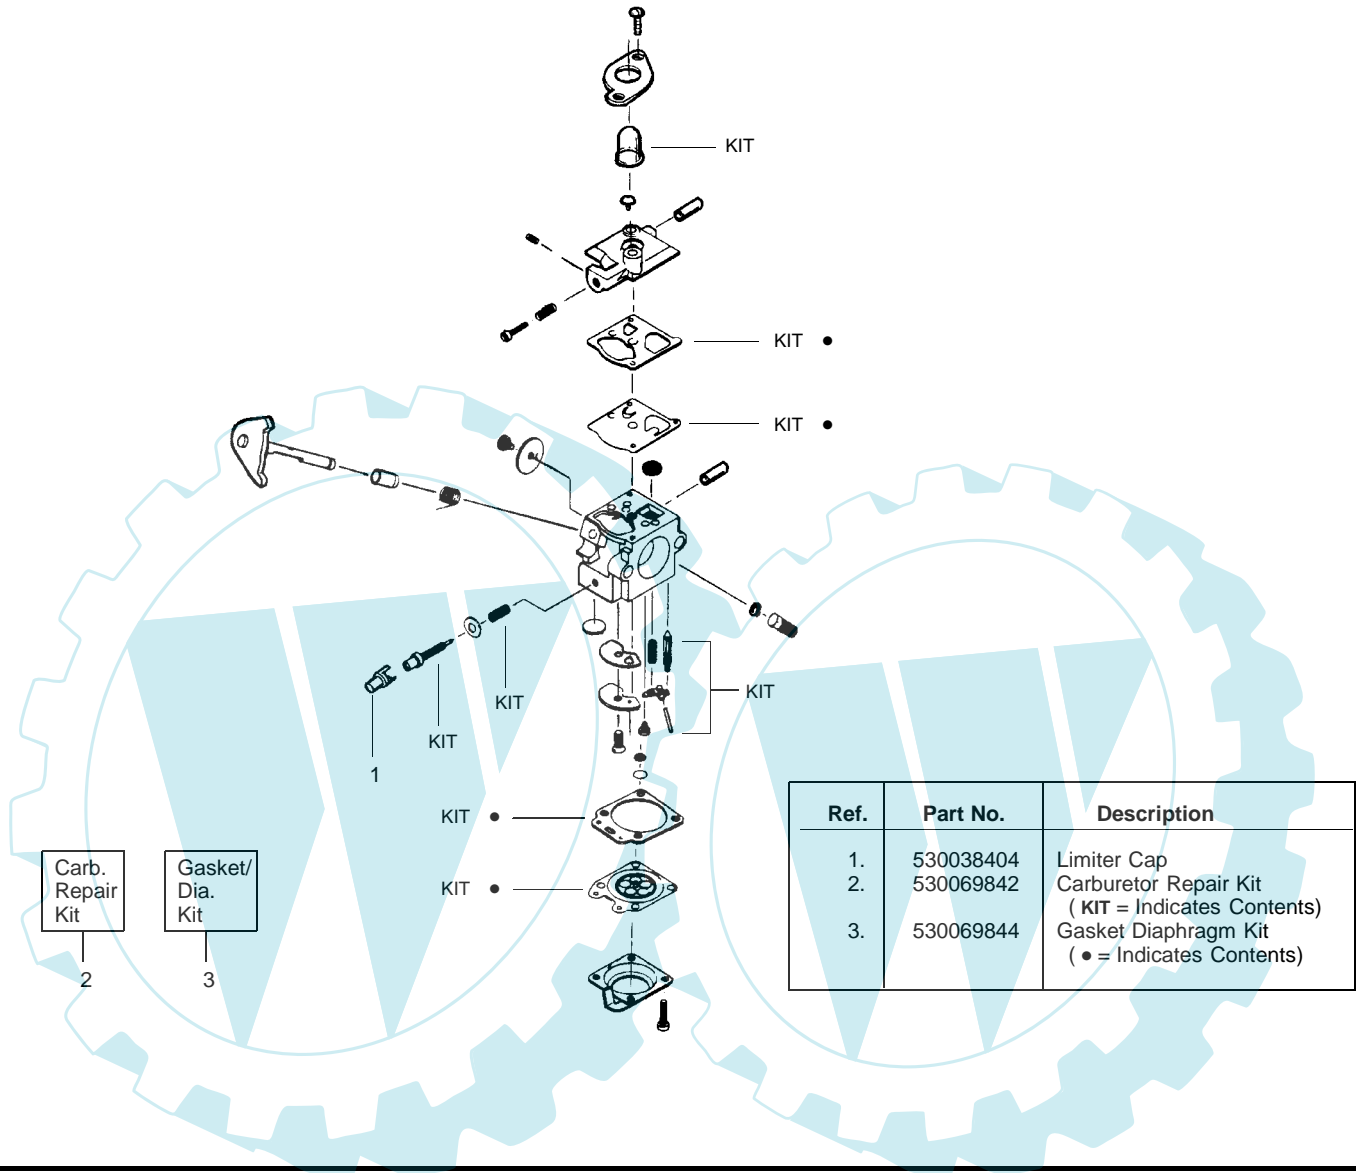

PARTS LIST NO. 530086888		McCULLOCH® PARTS LIST	MODEL(s) Trim Mac 250
DATE 02/08/02	Replaces 530086888 - 11/09/01		Note: Illustration may differ from actual model due to design changes

WARNING

All repairs, adjustments and maintenance not described in the Operator's Manual must be performed by qualified service personnel.

✓ = NEW PART NUMBER FOR THIS IPL

★ = REFER TO THE SERVICE REFERENCE INDICATED FOR MORE INFORMATION. (LOCATED AT END OF IPL)

PARTS LIST NO. 530086888		McCULLOCH® PARTS LIST	MODEL(s) Trim Mac 250
DATE 02/08/02	Replaces 530086888 – 11/09/01		Note: Illustration may differ from actual model due to design changes

Carburetor Assembly #530069754 (WA-226)

Ref.	Part No.	Description
1.	530038404	Limiter Cap
2.	530069842	Carburetor Repair Kit (KIT = Indicates Contents)
3.	530069844	Gasket Diaphragm Kit (• = Indicates Contents)